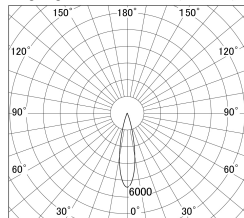

Item no. DD146-4025W9030

Series Name: Cledy versa L-G (DD146)

Installation	Recessed mount
Type	High-efficiency Lens type adjustable downlight
Fixture wattage	36W
Beam angle	23deg
Color Temp.	3000K
CRI	Ra>90
Luminous	4433 lm
Body	Die-castaluminumalloy
Body finish	N/A
Trim finish	White
Reflector finish	N/A
IP Rate	IP20
Light source	COB module
Input Voltage	AC220~240V
Dimming Type	Non-Dimmable
Certificate	CE,CCC
Cut Hole	150mm

■ Lighting Distribution Curve (cd/1000 lm)

■ Direct Horizontal Illuminance DD146-4025W9030