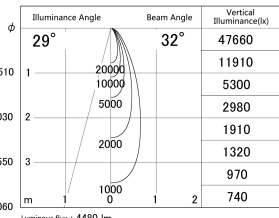

Item no. DD146-4035W9030

Series Name: Cledy versa L-G (DD146)

■ Lighting Distribution Curve (cd/1000 lm)

■ Direct Horizontal Illuminance DD146-4035W9030

Installation	Recessed mount
Type	High-efficiency Lens type adjustable downlight
Fixture wattage	36W
Beam angle	32deg
Color Temp.	3000K
CRI	Ra>90
Luminous	4478 lm
Body	Die-castaluminumalloy
Body finish	N/A
Trim finish	White
Reflector finish	N/A
IP Rate	IP20
Light source	COB module
Input Voltage	AC220~240V
Dimming Type	Non-Dimmable
Certificate	CE,CCC
Cut Hole	150mm