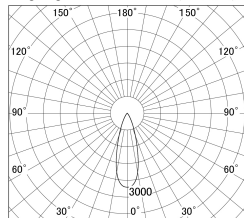

Item no. DD146-4035W9030

Series Name: Cledy versa L-G (DD146)

■ Lighting Distribution Curve (cd/1000 lm)

■ Direct Horizontal Illuminance DD146-4035W9030

Installation	Recessed mount
Type	High-efficiency Lens type adjustable downlight
Fixture wattage	36W
Beam angle	32deg
Color Temp.	3000K
CRI	Ra>90
Luminous	4478 lm
Body	Die-castaluminumalloy
Body finish	N/A
Trim finish	White
Reflector finish	N/A
IP Rate	IP20
Light source	COB module
Input Voltage	AC220~240V
Dimming Type	Non-Dimmable
Certificate	CE,CCC
Cut Hole	150mm