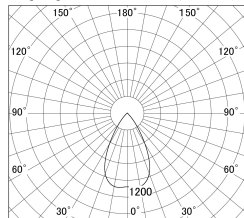

Item no. DD146-4050W9030

Series Name: Cledy versa L-G (DD146)

Installation	Recessed mount
Type	High-efficiency Lens type adjustable downlight
Fixture wattage	36W
Beam angle	59deg
Color Temp.	3000K
CRI	Ra>90
Luminous	4296 lm
Body	Die-castaluminumalloy
Body finish	N/A
Trim finish	White
Reflector finish	N/A
IP Rate	IP20
Light source	COB module
Input Voltage	AC220~240V
Dimming Type	Non-Dimmable
Certificate	CE,CCC
Cut Hole	150mm

■ Lighting Distribution Curve (cd/1000 lm)

■ Direct Horizontal Illuminance DD146-4050W9030