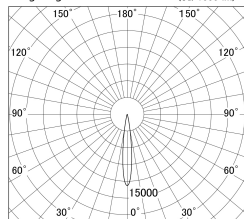

Installation	Recessed mount
Type	High-efficiency Lens type adjustable downlight
Fixture wattage	7.5W
Beam angle	14deg
Color Temp.	3500K
CRI	Ra>90
Luminous	675 lm
Body	Die-castaluminumalloy
Body finish	N/A
Trim finish	White
Reflector finish	N/A
IP Rate	IP20
Light source	COB module
Input Voltage	AC220~240V
Dimming Type	Non-Dimmable
Certificate	CE,CCC
Cut Hole	100mm

Lighting Distribution Curve (cd/1000 lm)