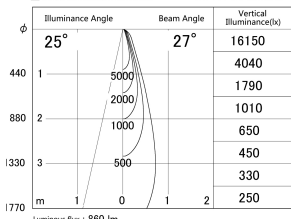

Item no. DD146-0825W9035

Series Name: Cledy versa L-G (DD146)

■ Lighting Distribution Curve (cd/1000 lm)

Installation	Recessed mount
Type	High-efficiency Lens type adjustable downlight
Fixture wattage	7.5W
Beam angle	27deg
Color Temp.	3500K
CRI	Ra>90
Luminous	861 lm
Body	Die-castaluminumalloy
Body finish	N/A
Trim finish	White
Reflector finish	N/A
IP Rate	IP20
Light source	COB module
Input Voltage	AC220~240V
Dimming Type	Non-Dimmable
Certificate	CE,CCC
Cut Hole	100mm