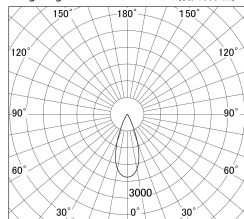

Installation	Recessed mount
Type	High-efficiency Lens type adjustable downlight
Fixture wattage	7.5W
Beam angle	38deg
Color Temp.	3500K
CRI	Ra>90
Luminous	826 lm
Body	Die-castaluminumalloy
Body finish	N/A
Trim finish	White
Reflector finish	N/A
IP Rate	IP20
Light source	COB module
Input Voltage	AC220~240V
Dimming Type	Non-Dimmable
Certificate	CE,CCC
Cut Hole	100mm

■ Lighting Distribution Curve (cd/1000 lm)