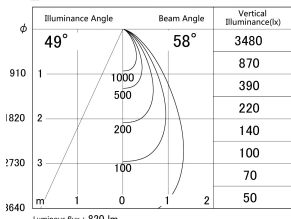

Item no. DD146-0850W9035

Series Name: Cledy versa L-G (DD146)

■ Lighting Distribution Curve (cd/1000 lm)

Installation	Recessed mount
Type	High-efficiency Lens type adjustable downlight
Fixture wattage	7.5W
Beam angle	58deg
Color Temp.	3500K
CRI	Ra>90
Luminous	822 lm
Body	Die-castaluminumalloy
Body finish	N/A
Trim finish	White
Reflector finish	N/A
IP Rate	IP20
Light source	COB module
Input Voltage	AC220~240V
Dimming Type	Non-Dimmable
Certificate	CE,CCC
Cut Hole	100mm