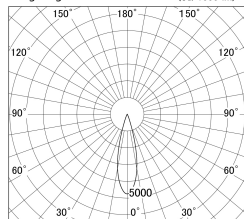

Installation	Recessed mount
Type	High-efficiency Lens type adjustable downlight
Fixture wattage	14W
Beam angle	26deg
Color Temp.	3500K
CRI	Ra>90
Luminous	1667 lm
Body	Die-cast aluminum alloy
Body finish	N/A
Trim finish	White
Reflector finish	N/A
IP Rate	IP20
Light source	COB module
Input Voltage	AC220~240V
Dimming Type	Non-Dimmable
Certificate	CE,CCC
Cut Hole	100mm

■ Lighting Distribution Curve (cd/1000 lm)