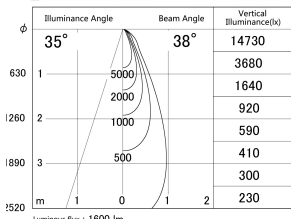

Item no. DD146-1535W9035

Series Name: Cledy versa L-G (DD146)

■ Lighting Distribution Curve (cd/1000 lm)

Installation	Recessed mount
Type	High-efficiency Lens type adjustable downlight
Fixture wattage	14W
Beam angle	38deg
Color Temp.	3500K
CRI	Ra>90
Luminous	1598 lm
Body	Die-castaluminumalloy
Body finish	N/A
Trim finish	White
Reflector finish	N/A
IP Rate	IP20
Light source	COB module
Input Voltage	AC220~240V
Dimming Type	Non-Dimmable
Certificate	CE,CCC
Cut Hole	100mm