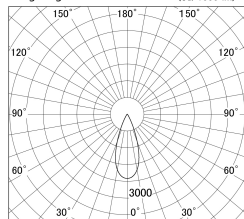

■ Lighting Distribution Curve (cd/1000 lm)