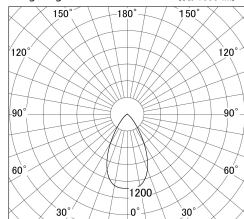

■ Lighting Distribution Curve (cd/1000 lm)