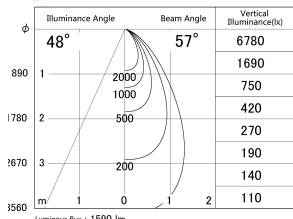

Item no. DD146-1550W9035

Series Name: Cledy versa L-G (DD146)

■ Lighting Distribution Curve (cd/1000 lm)

Installation	Recessed mount
Type	High-efficiency Lens type adjustable downlight
Fixture wattage	14W
Beam angle	57deg
Color Temp.	3500K
CRI	Ra>90
Luminous	1589 lm
Body	Die-castaluminumalloy
Body finish	N/A
Trim finish	White
Reflector finish	N/A
IP Rate	IP20
Light source	COB module
Input Voltage	AC220~240V
Dimming Type	Non-Dimmable
Certificate	CE,CCC
Cut Hole	100mm