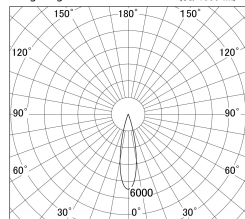

Installation	Recessed mount
Type	High-efficiency Lens type adjustable downlight
Fixture wattage	21W
Beam angle	24deg
Color Temp.	3500K
CRI	Ra>90
Luminous	2479 lm
Body	Die-cast aluminum alloy
Body finish	N/A
Trim finish	White
Reflector finish	N/A
IP Rate	IP20
Light source	COB module
Input Voltage	AC220~240V
Dimming Type	Non-Dimmable
Certificate	CE,CCC
Cut Hole	125mm

■ Lighting Distribution Curve (cd/1000 lm)