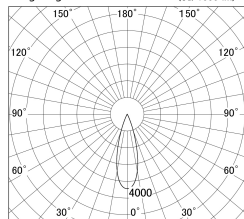

Installation	Recessed mount
Type	High-efficiency Lens type adjustable downlight
Fixture wattage	21W
Beam angle	30deg
Color Temp.	3500K
CRI	Ra>90
Luminous	2489 lm
Body	Die-castaluminumalloy
Body finish	N/A
Trim finish	White
Reflector finish	N/A
IP Rate	IP20
Light source	COB module
Input Voltage	AC220~240V
Dimming Type	Non-Dimmable
Certificate	CE,CCC
Cut Hole	125mm

■ Lighting Distribution Curve (cd/1000 lm)