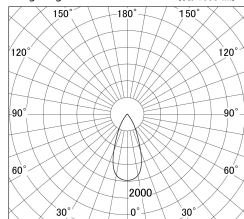

Installation	Recessed mount
Type	High-efficiency Lens type adjustable downlight
Fixture wattage	21W
Beam angle	44deg
Color Temp.	3500K
CRI	Ra>90
Luminous	2268 lm
Body	Die-cast aluminum alloy
Body finish	N/A
Trim finish	White
Reflector finish	N/A
IP Rate	IP20
Light source	COB module
Input Voltage	AC220~240V
Dimming Type	Non-Dimmable
Certificate	CE,CCC
Cut Hole	125mm

■ Lighting Distribution Curve (cd/1000 lm)