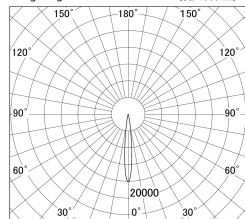

Installation	Recessed mount
Type	High-efficiency Lens type adjustable downlight
Fixture wattage	24W
Beam angle	12deg
Color Temp.	3500K
CRI	Ra>90
Luminous	2360 lm
Body	Die-castaluminumalloy
Body finish	N/A
Trim finish	White
Reflector finish	N/A
IP Rate	IP20
Light source	COB module
Input Voltage	AC220~240V
Dimming Type	Non-Dimmable
Certificate	CE,CCC
Cut Hole	125mm

■ Lighting Distribution Curve (cd/1000 lm)

φ	Illuminance Angle	Beam Angle	Vertical Illuminance(lx)
190	11°	12°	153200
1			38300
380			17020
2			9580
570			6130
3			4260
770			3130
m			2390

Luminous flux : 2360 lm