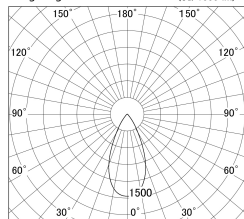

Installation	Recessed mount
Type	High-efficiency Lens type adjustable downlight
Fixture wattage	24W
Beam angle	48deg
Color Temp.	3500K
CRI	Ra>90
Luminous	2884 lm
Body	Die-castaluminumalloy
Body finish	N/A
Trim finish	White
Reflector finish	N/A
IP Rate	IP20
Light source	COB module
Input Voltage	AC220~240V
Dimming Type	Non-Dimmable
Certificate	CE,CCC
Cut Hole	125mm

■ Lighting Distribution Curve (cd/1000 lm)