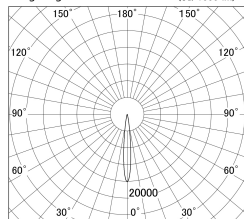

Installation	Recessed mount
Type	High-efficiency Lens type adjustable downlight
Fixture wattage	28W
Beam angle	12deg
Color Temp.	3500K
CRI	Ra>90
Luminous	2701 lm
Body	Die-castaluminumalloy
Body finish	N/A
Trim finish	White
Reflector finish	N/A
IP Rate	IP20
Light source	COB module
Input Voltage	AC220~240V
Dimming Type	Non-Dimmable
Certificate	CE,CCC
Cut Hole	125mm

■ Lighting Distribution Curve (cd/1000 lm)

φ	Illuminance Angle	Beam Angle	Vertical Illuminance(lx)
190	11°	12°	175340
1			43830
380			19480
2			10960
570			7010
3			4870
770			3580
m			2740

Luminous flux : 2700 lm