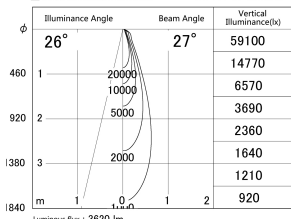

Item no. DD146-3025W9035

Series Name: Cledy versa L-G (DD146)

■ Lighting Distribution Curve (cd/1000 lm)

Installation	Recessed mount
Type	High-efficiency Lens type adjustable downlight
Fixture wattage	28W
Beam angle	27deg
Color Temp.	3500K
CRI	Ra>90
Luminous	3618 lm
Body	Die-castaluminumalloy
Body finish	N/A
Trim finish	White
Reflector finish	N/A
IP Rate	IP20
Light source	COB module
Input Voltage	AC220~240V
Dimming Type	Non-Dimmable
Certificate	CE,CCC
Cut Hole	125mm