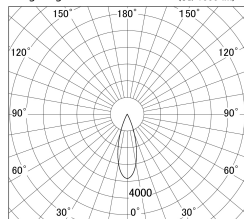

Installation	Recessed mount
Type	High-efficiency Lens type adjustable downlight
Fixture wattage	28W
Beam angle	32deg
Color Temp.	3500K
CRI	Ra>90
Luminous	3638 lm
Body	Die-cast aluminum alloy
Body finish	N/A
Trim finish	White
Reflector finish	N/A
IP Rate	IP20
Light source	COB module
Input Voltage	AC220~240V
Dimming Type	Non-Dimmable
Certificate	CE,CCC
Cut Hole	125mm

■ Lighting Distribution Curve (cd/1000 lm)