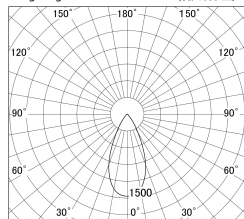

Installation	Recessed mount
Type	High-efficiency Lens type adjustable downlight
Fixture wattage	28W
Beam angle	48deg
Color Temp.	3500K
CRI	Ra>90
Luminous	3333 lm
Body	Die-castaluminumalloy
Body finish	N/A
Trim finish	White
Reflector finish	N/A
IP Rate	IP20
Light source	COB module
Input Voltage	AC220~240V
Dimming Type	Non-Dimmable
Certificate	CE,CCC
Cut Hole	125mm

■ Lighting Distribution Curve (cd/1000 lm)