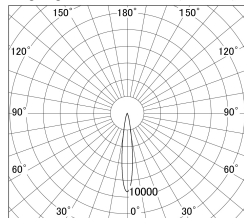

Installation	Recessed mount
Type	High-efficiency Lens type adjustable downlight
Fixture wattage	32W
Beam angle	15deg
Color Temp.	3500K
CRI	Ra>90
Luminous	3045 lm
Body	Die-castaluminumalloy
Body finish	N/A
Trim finish	White
Reflector finish	N/A
IP Rate	IP20
Light source	COB module
Input Voltage	AC220~240V
Dimming Type	Non-Dimmable
Certificate	CE,CCC
Cut Hole	150mm

■ Lighting Distribution Curve (cd/1000 lm)