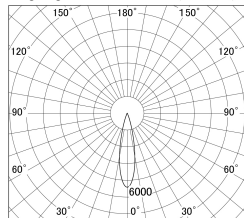

Installation	Recessed mount
Type	High-efficiency Lens type adjustable downlight
Fixture wattage	32W
Beam angle	23deg
Color Temp.	3500K
CRI	Ra>90
Luminous	3939 lm
Body	Die-cast aluminum alloy
Body finish	N/A
Trim finish	White
Reflector finish	N/A
IP Rate	IP20
Light source	COB module
Input Voltage	AC220~240V
Dimming Type	Non-Dimmable
Certificate	CE,CCC
Cut Hole	150mm

■ Lighting Distribution Curve (cd/1000 lm)