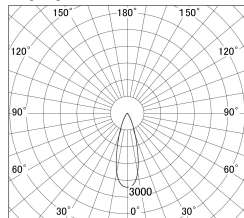

Item no. DD146-3535W9035

Series Name: Cledy versa L-G (DD146)

Installation	Recessed mount
Type	High-efficiency Lens type adjustable downlight
Fixture wattage	32W
Beam angle	32deg
Color Temp.	3500K
CRI	Ra>90
Luminous	3979 lm
Body	Die-castaluminumalloy
Body finish	N/A
Trim finish	White
Reflector finish	N/A
IP Rate	IP20
Light source	COB module
Input Voltage	AC220~240V
Dimming Type	Non-Dimmable
Certificate	CE,CCC
Cut Hole	150mm

■ Lighting Distribution Curve (cd/1000 lm)

■ Direct Horizontal Illuminance DD146-3535W9035