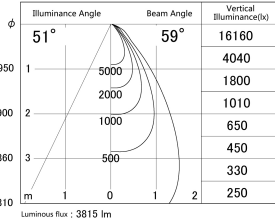

Item no. DD146-3550W9035

Series Name: Cledy versa L-G (DD146)

■ Lighting Distribution Curve (cd/1000 lm)

■ Direct Horizontal Illuminance DD146-3550W9035

Installation	Recessed mount
Type	High-efficiency Lens type adjustable downlight
Fixture wattage	32W
Beam angle	59deg
Color Temp.	3500K
CRI	Ra>90
Luminous	3817 lm
Body	Die-cast aluminum alloy
Body finish	N/A
Trim finish	White
Reflector finish	N/A
IP Rate	IP20
Light source	COB module
Input Voltage	AC220~240V
Dimming Type	Non-Dimmable
Certificate	CE,CCC
Cut Hole	150mm