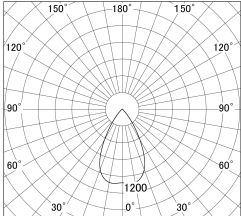

Item no. DD146-3550W9035

Series Name: Cledy versa L-G (DD146)

■ Lighting Distribution Curve (cd/1000 lm)

■ Direct Horizontal Illuminance DD146-3550W9035

Installation	Recessed mount
Type	High-efficiency Lens type adjustable downlight
Fixture wattage	32W
Beam angle	59deg
Color Temp.	3500K
CRI	Ra>90
Luminous	3817 lm
Body	Die-cast aluminum alloy
Body finish	N/A
Trim finish	White
Reflector finish	N/A
IP Rate	IP20
Light source	COB module
Input Voltage	AC220~240V
Dimming Type	Non-Dimmable
Certificate	CE,CCC
Cut Hole	150mm