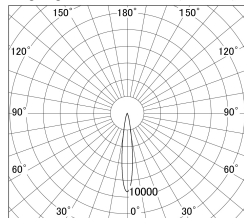

Installation	Recessed mount
Type	High-efficiency Lens type adjustable downlight
Fixture wattage	36W
Beam angle	15deg
Color Temp.	3500K
CRI	Ra>90
Luminous	3381 lm
Body	Die-castaluminumalloy
Body finish	N/A
Trim finish	White
Reflector finish	N/A
IP Rate	IP20
Light source	COB module
Input Voltage	AC220~240V
Dimming Type	Non-Dimmable
Certificate	CE,CCC
Cut Hole	150mm

■ Lighting Distribution Curve (cd/1000 lm)