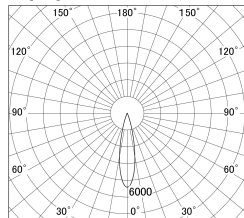

Item no. DD146-4025W9035

Series Name: Cledy versa L-G (DD146)

■ Lighting Distribution Curve (cd/1000 lm)

■ Direct Horizontal Illuminance DD146-4025W9035

Installation	Recessed mount
Type	High-efficiency Lens type adjustable downlight
Fixture wattage	36W
Beam angle	23deg
Color Temp.	3500K
CRI	Ra>90
Luminous	4389 lm
Body	Die-castaluminumalloy
Body finish	N/A
Trim finish	White
Reflector finish	N/A
IP Rate	IP20
Light source	COB module
Input Voltage	AC220~240V
Dimming Type	Non-Dimmable
Certificate	CE,CCC
Cut Hole	150mm