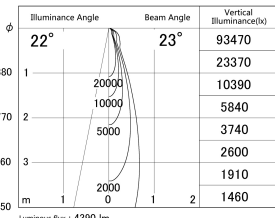

Item no. DD146-4025W9035

Series Name: Cledy versa L-G (DD146)

■ Lighting Distribution Curve (cd/1000 lm)

■ Direct Horizontal Illuminance DD146-4025W9035

Installation	Recessed mount
Type	High-efficiency Lens type adjustable downlight
Fixture wattage	36W
Beam angle	23deg
Color Temp.	3500K
CRI	Ra>90
Luminous	4389 lm
Body	Die-castaluminumalloy
Body finish	N/A
Trim finish	White
Reflector finish	N/A
IP Rate	IP20
Light source	COB module
Input Voltage	AC220~240V
Dimming Type	Non-Dimmable
Certificate	CE,CCC
Cut Hole	150mm