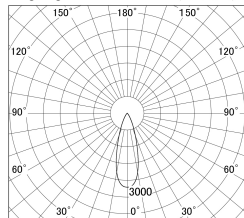

Installation	Recessed mount
Type	High-efficiency Lens type adjustable downlight
Fixture wattage	36W
Beam angle	32deg
Color Temp.	3500K
CRI	Ra>90
Luminous	4433 lm
Body	Die-castaluminumalloy
Body finish	N/A
Trim finish	White
Reflector finish	N/A
IP Rate	IP20
Light source	COB module
Input Voltage	AC220~240V
Dimming Type	Non-Dimmable
Certificate	CE,CCC
Cut Hole	150mm

■ Lighting Distribution Curve (cd/1000 lm)