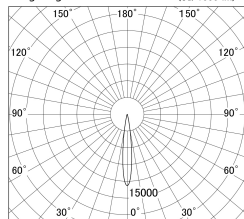

Installation	Recessed mount
Type	High-efficiency Lens type adjustable downlight
Fixture wattage	7.5W
Beam angle	14deg
Color Temp.	4000K
CRI	Ra>90
Luminous	688 lm
Body	Die-castaluminumalloy
Body finish	N/A
Trim finish	White
Reflector finish	N/A
IP Rate	IP20
Light source	COB module
Input Voltage	AC220~240V
Dimming Type	Non-Dimmable
Certificate	CE,CCC
Cut Hole	100mm

■ Lighting Distribution Curve (cd/1000 lm)

φ	Illuminance Angle	Beam Angle	Vertical Illuminance(lx)
220	13°	14°	35360
1			8840
2			3930
450			2210
2			1410
680			980
3			720
910			550

Luminous flux : 690 lm