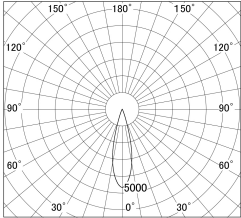

Item no. DD146-0825W9040

Series Name: Cledy versa L-G (DD146)

■ Lighting Distribution Curve (cd/1000 lm)

■ Direct Horizontal Illuminance DD146-0825W9040

Installation	Recessed mount
Type	High-efficiency Lens type adjustable downlight
Fixture wattage	7.5W
Beam angle	27deg
Color Temp.	4000K
CRI	Ra>90
Luminous	873 lm
Body	Die-castaluminumalloy
Body finish	N/A
Trim finish	White
Reflector finish	N/A
IP Rate	IP20
Light source	COB module
Input Voltage	AC220~240V
Dimming Type	Non-Dimmable
Certificate	CE,CCC
Cut Hole	100mm