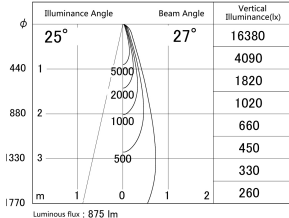

Item no. DD146-0825W9040

Series Name: Cledy versa L-G (DD146)

■ Lighting Distribution Curve (cd/1000 lm)

■ Direct Horizontal Illuminance DD146-0825W9040

Installation	Recessed mount
Type	High-efficiency Lens type adjustable downlight
Fixture wattage	7.5W
Beam angle	27deg
Color Temp.	4000K
CRI	Ra>90
Luminous	873 lm
Body	Die-castaluminumalloy
Body finish	N/A
Trim finish	White
Reflector finish	N/A
IP Rate	IP20
Light source	COB module
Input Voltage	AC220~240V
Dimming Type	Non-Dimmable
Certificate	CE,CCC
Cut Hole	100mm