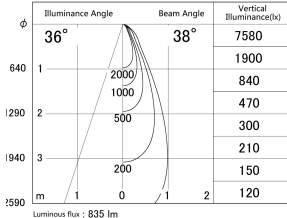

Item no. DD146-0835W9040

Series Name: Cledy versa L-G (DD146)

■ Lighting Distribution Curve (cd/1000 lm)

■ Direct Horizontal Illuminance DD146-0835W9040

Installation	Recessed mount
Type	High-efficiency Lens type adjustable downlight
Fixture wattage	7.5W
Beam angle	38deg
Color Temp.	4000K
CRI	Ra>90
Luminous	837 lm
Body	Die-cast aluminum alloy
Body finish	N/A
Trim finish	White
Reflector finish	N/A
IP Rate	IP20
Light source	COB module
Input Voltage	AC220~240V
Dimming Type	Non-Dimmable
Certificate	CE,CCC
Cut Hole	100mm