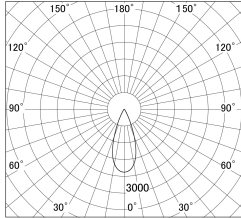

Item no. DD146-0835W9040

Series Name: Cledy versa L-G (DD146)

■ Lighting Distribution Curve (cd/1000 lm)

■ Direct Horizontal Illuminance DD146-0835W9040

Installation	Recessed mount
Type	High-efficiency Lens type adjustable downlight
Fixture wattage	7.5W
Beam angle	38deg
Color Temp.	4000K
CRI	Ra>90
Luminous	837 lm
Body	Die-cast aluminum alloy
Body finish	N/A
Trim finish	White
Reflector finish	N/A
IP Rate	IP20
Light source	COB module
Input Voltage	AC220~240V
Dimming Type	Non-Dimmable
Certificate	CE,CCC
Cut Hole	100mm