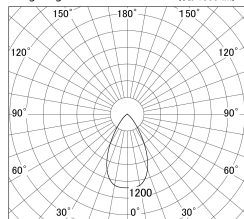

Installation	Recessed mount
Type	High-efficiency Lens type adjustable downlight
Fixture wattage	7.5W
Beam angle	58deg
Color Temp.	4000K
CRI	Ra>90
Luminous	833 lm
Body	Die-castaluminumalloy
Body finish	N/A
Trim finish	White
Reflector finish	N/A
IP Rate	IP20
Light source	COB module
Input Voltage	AC220~240V
Dimming Type	Non-Dimmable
Certificate	CE,CCC
Cut Hole	100mm

■ Lighting Distribution Curve (cd/1000 lm)