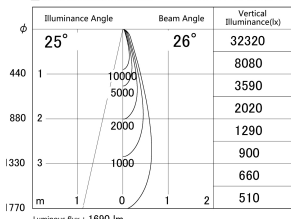

Item no. DD146-1525W9040

Series Name: Cledy versa L-G (DD146)

■ Lighting Distribution Curve (cd/1000 lm)

Installation	Recessed mount
Type	High-efficiency Lens type adjustable downlight
Fixture wattage	14W
Beam angle	26deg
Color Temp.	4000K
CRI	Ra>90
Luminous	1691 lm
Body	Die-castaluminumalloy
Body finish	N/A
Trim finish	White
Reflector finish	N/A
IP Rate	IP20
Light source	COB module
Input Voltage	AC220~240V
Dimming Type	Non-Dimmable
Certificate	CE,CCC
Cut Hole	100mm