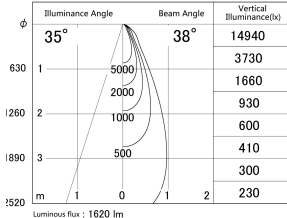

Item no. DD146-1535W9040

Series Name: Cledy versa L-G (DD146)

■ Lighting Distribution Curve (cd/1000 lm)

■ Direct Horizontal Illuminance DD146-1535W9040

Installation	Recessed mount
Type	High-efficiency Lens type adjustable downlight
Fixture wattage	14W
Beam angle	38deg
Color Temp.	4000K
CRI	Ra>90
Luminous	1620 lm
Body	Die-castaluminumalloy
Body finish	N/A
Trim finish	White
Reflector finish	N/A
IP Rate	IP20
Light source	COB module
Input Voltage	AC220~240V
Dimming Type	Non-Dimmable
Certificate	CE,CCC
Cut Hole	100mm