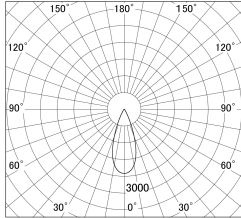

Item no. DD146-1535W9040

Series Name: Cledy versa L-G (DD146)

■ Lighting Distribution Curve (cd/1000 lm)

■ Direct Horizontal Illuminance DD146-1535W9040

Installation	Recessed mount
Type	High-efficiency Lens type adjustable downlight
Fixture wattage	14W
Beam angle	38deg
Color Temp.	4000K
CRI	Ra>90
Luminous	1620 lm
Body	Die-castaluminumalloy
Body finish	N/A
Trim finish	White
Reflector finish	N/A
IP Rate	IP20
Light source	COB module
Input Voltage	AC220~240V
Dimming Type	Non-Dimmable
Certificate	CE,CCC
Cut Hole	100mm