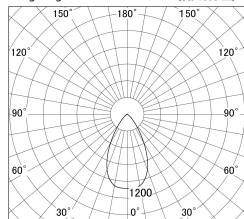

Installation	Recessed mount
Type	High-efficiency Lens type adjustable downlight
Fixture wattage	14W
Beam angle	57deg
Color Temp.	4000K
CRI	Ra>90
Luminous	1611 lm
Body	Die-cast aluminum alloy
Body finish	N/A
Trim finish	White
Reflector finish	N/A
IP Rate	IP20
Light source	COB module
Input Voltage	AC220~240V
Dimming Type	Non-Dimmable
Certificate	CE,CCC
Cut Hole	100mm

■ Lighting Distribution Curve (cd/1000 lm)