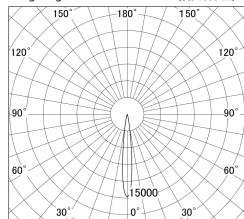

Installation	Recessed mount
Type	High-efficiency Lens type adjustable downlight
Fixture wattage	21W
Beam angle	12deg
Color Temp.	4000K
CRI	Ra>90
Luminous	2525 lm
Body	Die-castaluminumalloy
Body finish	N/A
Trim finish	White
Reflector finish	N/A
IP Rate	IP20
Light source	COB module
Input Voltage	AC220~240V
Dimming Type	Non-Dimmable
Certificate	CE,CCC
Cut Hole	125mm

■ Lighting Distribution Curve (cd/1000 lm)