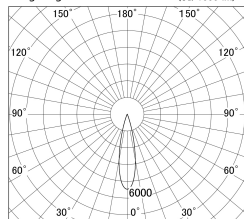

Installation	Recessed mount
Type	High-efficiency Lens type adjustable downlight
Fixture wattage	21W
Beam angle	24deg
Color Temp.	4000K
CRI	Ra>90
Luminous	2514 lm
Body	Die-cast aluminum alloy
Body finish	N/A
Trim finish	White
Reflector finish	N/A
IP Rate	IP20
Light source	COB module
Input Voltage	AC220~240V
Dimming Type	Non-Dimmable
Certificate	CE,CCC
Cut Hole	125mm

■ Lighting Distribution Curve (cd/1000 lm)