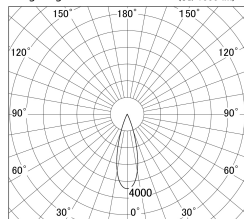

Installation	Recessed mount
Type	High-efficiency Lens type adjustable downlight
Fixture wattage	21W
Beam angle	30deg
Color Temp.	4000K
CRI	Ra>90
Luminous	2524 lm
Body	Die-cast aluminum alloy
Body finish	N/A
Trim finish	White
Reflector finish	N/A
IP Rate	IP20
Light source	COB module
Input Voltage	AC220~240V
Dimming Type	Non-Dimmable
Certificate	CE,CCC
Cut Hole	125mm

■ Lighting Distribution Curve (cd/1000 lm)