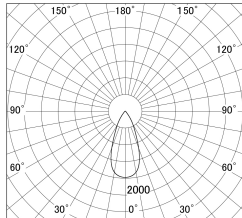

Item no. DD146-2050W9040

Series Name: Cledy versa L-G (DD146)

Installation	Recessed mount
Type	High-efficiency Lens type adjustable downlight
Fixture wattage	21W
Beam angle	44deg
Color Temp.	4000K
CRI	Ra>90
Luminous	2300 lm
Body	Die-cast aluminum alloy
Body finish	N/A
Trim finish	White
Reflector finish	N/A
IP Rate	IP20
Light source	COB module
Input Voltage	AC220~240V
Dimming Type	Non-Dimmable
Certificate	CE,CCC
Cut Hole	125mm

■ Lighting Distribution Curve (cd/1000 lm)

■ Direct Horizontal Illuminance DD146-2050W9040