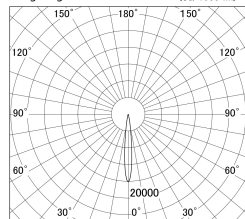

Installation	Recessed mount
Type	High-efficiency Lens type adjustable downlight
Fixture wattage	24W
Beam angle	12deg
Color Temp.	4000K
CRI	Ra>90
Luminous	2407 lm
Body	Die-castaluminumalloy
Body finish	N/A
Trim finish	White
Reflector finish	N/A
IP Rate	IP20
Light source	COB module
Input Voltage	AC220~240V
Dimming Type	Non-Dimmable
Certificate	CE,CCC
Cut Hole	125mm

■ Lighting Distribution Curve (cd/1000 lm)