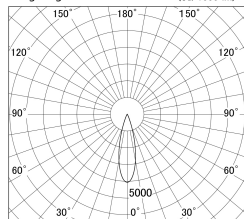

Installation	Recessed mount
Type	High-efficiency Lens type adjustable downlight
Fixture wattage	24W
Beam angle	27deg
Color Temp.	4000K
CRI	Ra>90
Luminous	3175 lm
Body	Die-cast aluminum alloy
Body finish	N/A
Trim finish	White
Reflector finish	N/A
IP Rate	IP20
Light source	COB module
Input Voltage	AC220~240V
Dimming Type	Non-Dimmable
Certificate	CE,CCC
Cut Hole	125mm

■ Lighting Distribution Curve (cd/1000 lm)