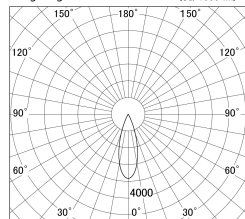

Installation	Recessed mount
Type	High-efficiency Lens type adjustable downlight
Fixture wattage	24W
Beam angle	32deg
Color Temp.	4000K
CRI	Ra>90
Luminous	3192 lm
Body	Die-castaluminumalloy
Body finish	N/A
Trim finish	White
Reflector finish	N/A
IP Rate	IP20
Light source	COB module
Input Voltage	AC220~240V
Dimming Type	Non-Dimmable
Certificate	CE,CCC
Cut Hole	125mm

■ Lighting Distribution Curve (cd/1000 lm)