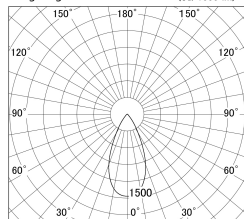

Installation	Recessed mount
Type	High-efficiency Lens type adjustable downlight
Fixture wattage	24W
Beam angle	48deg
Color Temp.	4000K
CRI	Ra>90
Luminous	2925 lm
Body	Die-cast aluminum alloy
Body finish	N/A
Trim finish	White
Reflector finish	N/A
IP Rate	IP20
Light source	COB module
Input Voltage	AC220~240V
Dimming Type	Non-Dimmable
Certificate	CE,CCC
Cut Hole	125mm

■ Lighting Distribution Curve (cd/1000 lm)