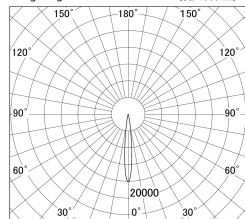

Installation	Recessed mount
Type	High-efficiency Lens type adjustable downlight
Fixture wattage	28W
Beam angle	12deg
Color Temp.	4000K
CRI	Ra>90
Luminous	2754 lm
Body	Die-castaluminumalloy
Body finish	N/A
Trim finish	White
Reflector finish	N/A
IP Rate	IP20
Light source	COB module
Input Voltage	AC220~240V
Dimming Type	Non-Dimmable
Certificate	CE,CCC
Cut Hole	125mm

■ Lighting Distribution Curve (cd/1000 lm)

φ	Illuminance Angle	Beam Angle	Vertical Illuminance(lx)
190	11°	12°	178780
1			44690
380			19860
2			11170
570			7150
3			4970
770			3650
m			2790

Luminous flux : 2755 lm