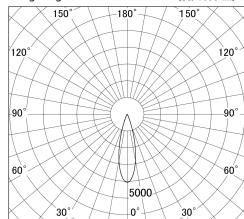

Installation	Recessed mount
Type	High-efficiency Lens type adjustable downlight
Fixture wattage	28W
Beam angle	27deg
Color Temp.	4000K
CRI	Ra>90
Luminous	3670 lm
Body	Die-cast aluminum alloy
Body finish	N/A
Trim finish	White
Reflector finish	N/A
IP Rate	IP20
Light source	COB module
Input Voltage	AC220~240V
Dimming Type	Non-Dimmable
Certificate	CE,CCC
Cut Hole	125mm

■ Lighting Distribution Curve (cd/1000 lm)