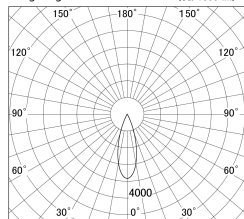

Installation	Recessed mount
Type	High-efficiency Lens type adjustable downlight
Fixture wattage	28W
Beam angle	32deg
Color Temp.	4000K
CRI	Ra>90
Luminous	3690 lm
Body	Die-castaluminumalloy
Body finish	N/A
Trim finish	White
Reflector finish	N/A
IP Rate	IP20
Light source	COB module
Input Voltage	AC220~240V
Dimming Type	Non-Dimmable
Certificate	CE,CCC
Cut Hole	125mm

■ Lighting Distribution Curve (cd/1000 lm)