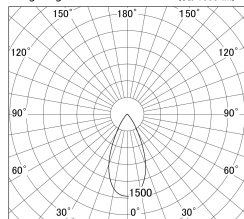

Installation	Recessed mount
Type	High-efficiency Lens type adjustable downlight
Fixture wattage	28W
Beam angle	48deg
Color Temp.	4000K
CRI	Ra>90
Luminous	3380 lm
Body	Die-castaluminumalloy
Body finish	N/A
Trim finish	White
Reflector finish	N/A
IP Rate	IP20
Light source	COB module
Input Voltage	AC220~240V
Dimming Type	Non-Dimmable
Certificate	CE,CCC
Cut Hole	125mm

■ Lighting Distribution Curve (cd/1000 lm)