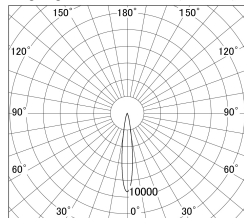

Item no. DD146-3515W9040

Series Name: Cledy versa L-G (DD146)

| | |
|------------------|--|
| Installation | Recessed mount |
| Type | High-efficiency Lens type adjustable downlight |
| Fixture wattage | 32W |
| Beam angle | 15deg |
| Color Temp. | 4000K |
| CRI | Ra>90 |
| Luminous | 3104 lm |
| Body | Die-castaluminumalloy |
| Body finish | N/A |
| Trim finish | White |
| Reflector finish | N/A |
| IP Rate | IP20 |
| Light source | COB module |
| Input Voltage | AC220~240V |
| Dimming Type | Non-Dimmable |
| Certificate | CE,CCC |
| Cut Hole | 150mm |

■ Lighting Distribution Curve (cd/1000 lm)

■ Direct Horizontal Illuminance DD146-3515W9040