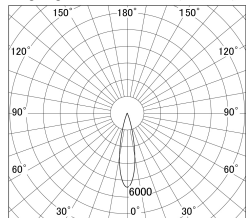

Item no. DD146-3525W9040

Series Name: Cledy versa L-G (DD146)

Installation	Recessed mount
Type	High-efficiency Lens type adjustable downlight
Fixture wattage	32W
Beam angle	23deg
Color Temp.	4000K
CRI	Ra>90
Luminous	3995 lm
Body	Die-castaluminumalloy
Body finish	N/A
Trim finish	White
Reflector finish	N/A
IP Rate	IP20
Light source	COB module
Input Voltage	AC220~240V
Dimming Type	Non-Dimmable
Certificate	CE,CCC
Cut Hole	150mm

■ Lighting Distribution Curve (cd/1000 lm)

■ Direct Horizontal Illuminance DD146-3525W9040