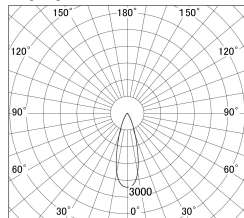

Installation	Recessed mount
Type	High-efficiency Lens type adjustable downlight
Fixture wattage	32W
Beam angle	32deg
Color Temp.	4000K
CRI	Ra>90
Luminous	4035 lm
Body	Die-castaluminumalloy
Body finish	N/A
Trim finish	White
Reflector finish	N/A
IP Rate	IP20
Light source	COB module
Input Voltage	AC220~240V
Dimming Type	Non-Dimmable
Certificate	CE,CCC
Cut Hole	150mm

■ Lighting Distribution Curve (cd/1000 lm)