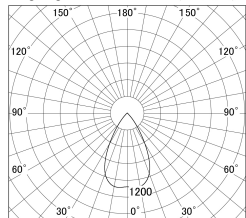

Item no. DD146-3550W9040

Series Name: Cledy versa L-G (DD146)

| | |
|------------------|--|
| Installation | Recessed mount |
| Type | High-efficiency Lens type adjustable downlight |
| Fixture wattage | 32W |
| Beam angle | 59deg |
| Color Temp. | 4000K |
| CRI | Ra>90 |
| Luminous | 3871 lm |
| Body | Die-castaluminumalloy |
| Body finish | N/A |
| Trim finish | White |
| Reflector finish | N/A |
| IP Rate | IP20 |
| Light source | COB module |
| Input Voltage | AC220~240V |
| Dimming Type | Non-Dimmable |
| Certificate | CE,CCC |
| Cut Hole | 150mm |

■ Lighting Distribution Curve (cd/1000 lm)

■ Direct Horizontal Illuminance DD146-3550W9040