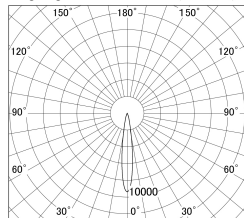

Installation	Recessed mount
Type	High-efficiency Lens type adjustable downlight
Fixture wattage	36W
Beam angle	15deg
Color Temp.	4000K
CRI	Ra>90
Luminous	3448 lm
Body	Die-castaluminumalloy
Body finish	N/A
Trim finish	White
Reflector finish	N/A
IP Rate	IP20
Light source	COB module
Input Voltage	AC220~240V
Dimming Type	Non-Dimmable
Certificate	CE,CCC
Cut Hole	150mm

■ Lighting Distribution Curve (cd/1000 lm)